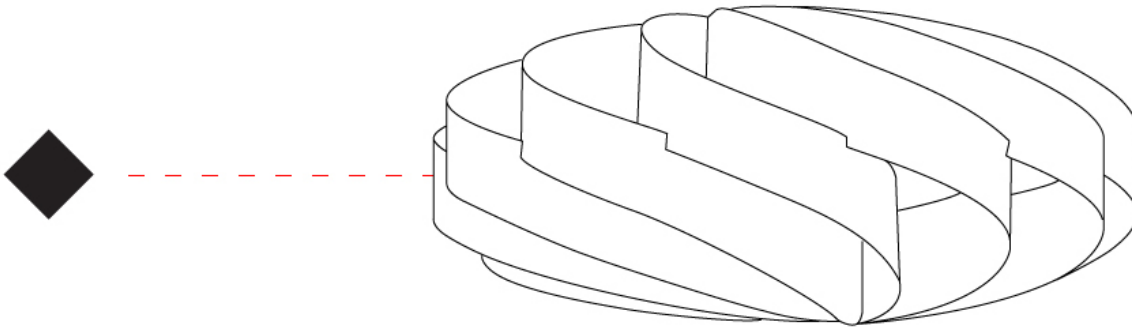

SWIRL SURFACE

D62005-

PROJECT _____

TYPE _____

SPECIFIER _____

QUANTITY _____

DATE _____