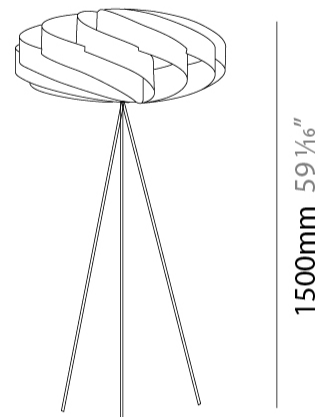

PROJECT	_____
TYPE	_____
SPECIFIER	_____
QUANTITY	_____
DATE	_____

SWIRL PORTABLE

D64007-

base number   Finish
Options

1. To build a product code in our configurator select the specify button on the base model # product page
2. To build a manual product code on this datasheet choose from the options listed below in blue font and add the suffix to the base model #

GENERAL

Series: Swirl _____
Brand: Linea Zero _____
Division: Design _____
Mounting Type: Portable _____
Mounting Location: Floor _____
Subcategory: Floor _____

PHYSICAL

Shape: Round _____
Diameter (mm): 500 _____
Diameter (in): 19 11/16 _____
Height (mm): 1500 _____
Height (in): 59 1/16 _____
Light Distribution: Omnidirectional _____
Diffuser: Polilux™ Shade - See Finish Options _____
Fixture Finish: WHI / BLK / SIL / NGD / COP / PKM _____
Fixture Material: Polilux™/ Metal holder _____

ELECTRICAL

Number of Lamps: 1 _____
Lamp Type: LED Retrofit _____
Bulb Included: Bulb Not Included _____
Max. Wattage Per Lamp (W): 7 _____
Lamp Base: E26 _____
Input Voltage (V): 120 _____
Upon Request: 277Vac / GU24 _____

LED

OPTICAL

RATINGS AND CERTIFICATIONS

Certified By: Certified for North American Standards _____
IP rating: IP20 _____