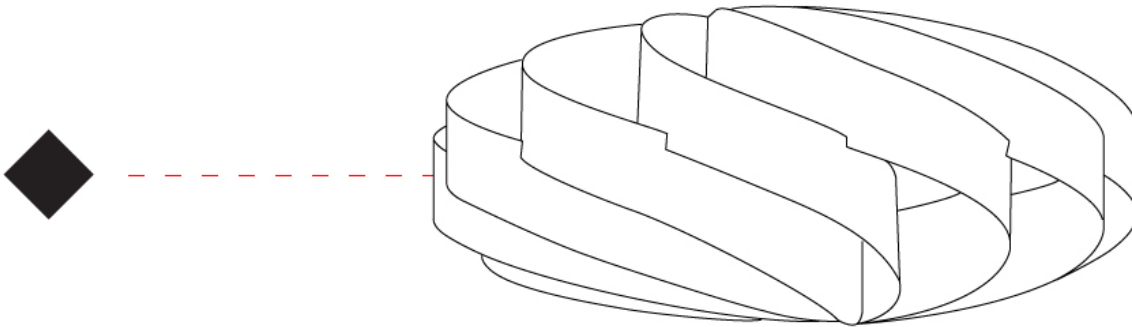

SWIRL SURFACE

D62008-

PROJECT	_____
TYPE	_____
SPECIFIER	_____
QUANTITY	_____
DATE	_____