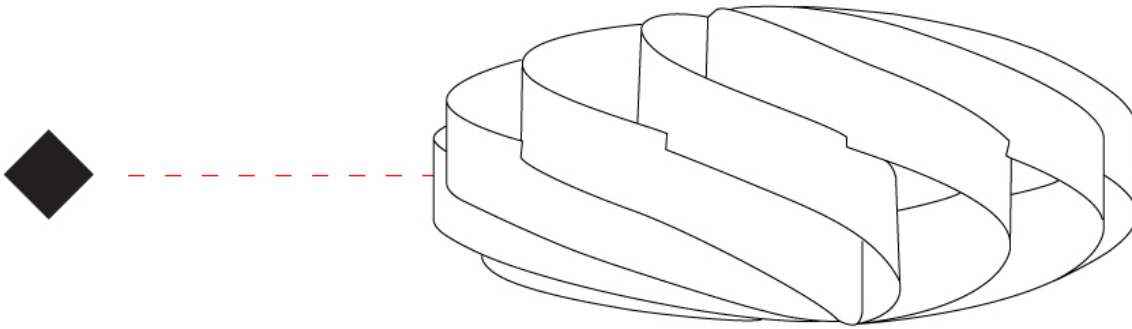

SWIRL SURFACE

D62010-

PROJECT _____

TYPE _____

SPECIFIER _____

QUANTITY _____

DATE _____